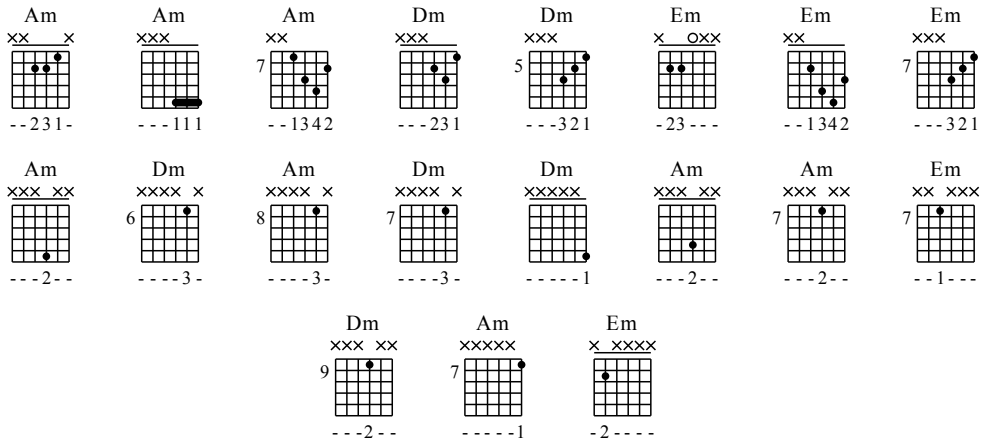

Easy Solo with Chord notes

Moderate ♩ = 99

Chords used

Part 1

Am Dm Am Am

9

Dm Dm Am Am

13

Em Dm Am Em

17

The musical notation consists of four measures on a six-string guitar staff. Measure 1 (Em) has fret numbers 3, 5, and 4. Measure 2 (Dm) has fret numbers 1 and 1. Measure 3 (Am) has fret numbers 5 and 5, with a wavy line above the staff. Measure 4 (Em) has fret numbers 0, 0, and 0. Below the staff are four chord diagrams corresponding to the chords: Em (frets 3, 5, 4), Dm (frets 1, 1), Am (frets 5, 5), and Em (open strings).