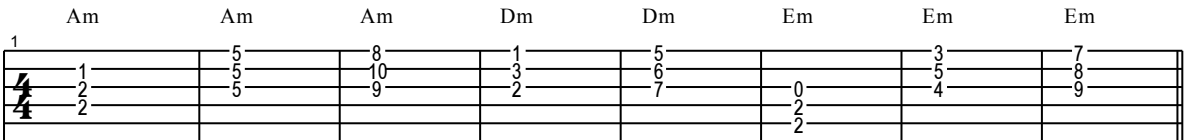

Easy Solo with Chord notes

Moderate ♩ = 99

Chords used

Part 1

Am Dm Am Am

9

Dm Dm Am Am

13

Em Dm Am Em

17

The musical notation consists of four measures on a six-string guitar staff. Measure 1 (Em) has fret numbers 3, 5, and 4. Measure 2 (Dm) has fret numbers 1 and 1. Measure 3 (Am) has fret numbers 5 and 5, with a wavy line above the staff. Measure 4 (Em) has fret numbers 0, 0, and 0. Below the staff are four chord diagrams corresponding to the chords: Em (frets 3, 5, 4), Dm (frets 1, 1), Am (frets 5, 5), and Em (open strings).