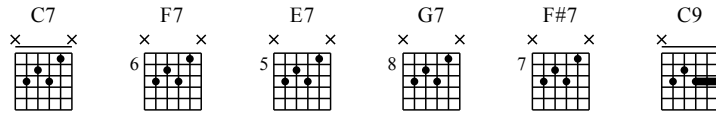

7th Chord Blues

Moderate ♩ = 120

1 C7 C7 C7C7 C7 C7 C7 C7 C7 C7 F7 F7 E7F7 F7 F7 F7

7 C7 C7 C7C7 C7 C7 G7 F#7G7 F7 F7 E7F7 C7 C7 C7C7 C7 C7 C9

Variation 2

13 C7 C7 C7 C7 C7 C7 F7 F7 F7

20 F7 F7 E7F7 C7 C7 C7 C7 G7 F#7G7 F7 F7 E7F7 C7 C7