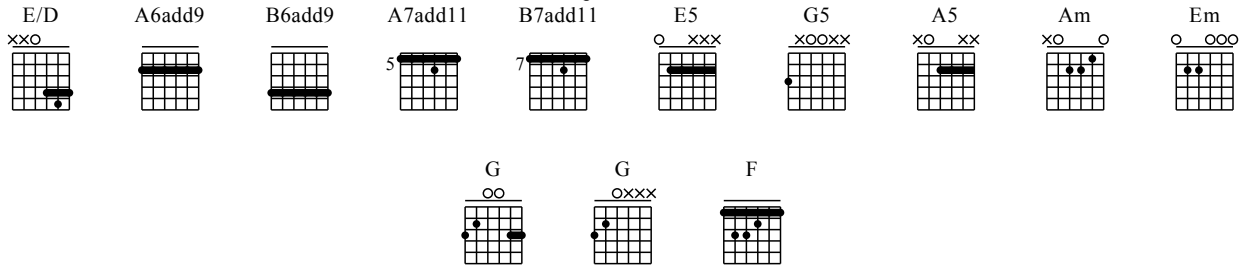

# Blues Rhythm Guitar

♩ = 132

## Albert Collins Rhythm Guitar

Standard E-Shuffle      Standard A-Shuffle      Standard A-Shuffle

1

Measures 1-5: Standard E-Shuffle, Standard A-Shuffle, Standard A-Shuffle, E/D, 3x

6

Measures 6-10: A6add9, B6add9, A7add11, B7add11

## Albert King Rhythm Guitar 1

11

Measures 11-16: 3x

17

Measures 17-22